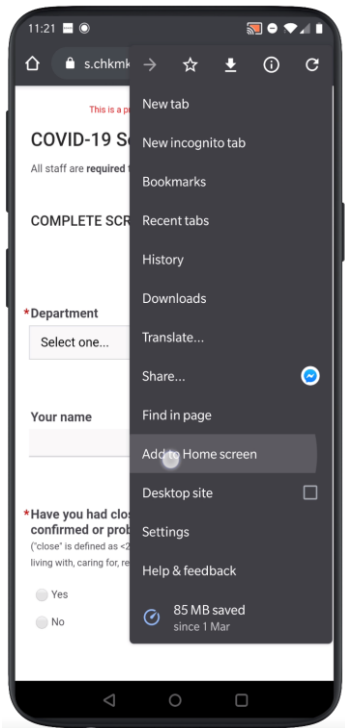

HCC COVID-19 PRE-SCREENING Resources

Pin survey to home screen on Android

Pinning survey to a home screen on Android makes it available for quick entry. This is especially useful for survey that need to be filled in on a regular basis. After opening the form, *but before answering any questions*, **launch Chrome for Android** and open the survey:

Before you start to the form, tap the **menu** button and tap **'Add to home screen'**

Enter a **name** for the shortcut and click **'Add'**

Click **'Add automatically'**

Chrome will add it to **your home screen**