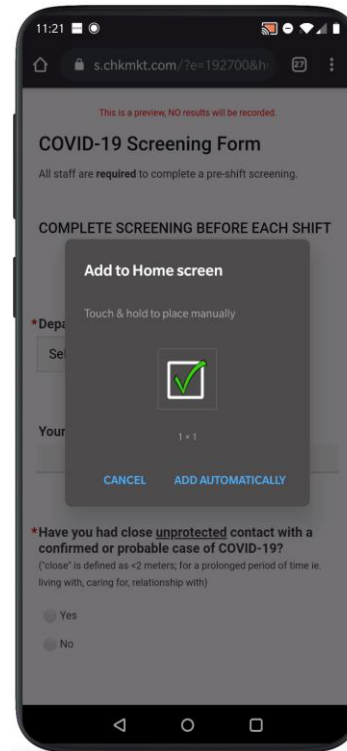

HCC COVID-19 PRE-SCREENING Resources

Pin survey to home screen on Android

Pinning survey to a home screen on Android makes it available for quick entry. This is especially useful for survey that need to be filled in on a regular basis. After opening the form, *but before answering any questions*, **launch Chrome for Android** and open the survey:

Before you start to the form, tap the **menu** button and tap **'Add to home screen'**

Enter a **name** for the shortcut and click **'Add'**

Click **'Add automatically'**

Chrome will add it to **your home screen**