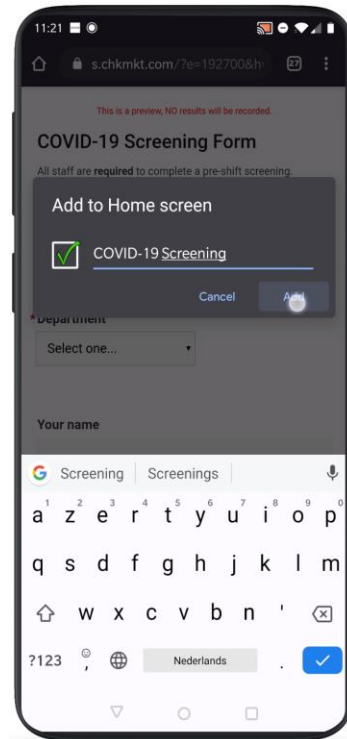

HCC COVID-19 PRE-SCREENING Resources

Pin survey to home screen on Android

Pinning survey to a home screen on Android makes it available for quick entry. This is especially useful for survey that need to be filled in on a regular basis. After opening the form, *but before answering any questions*, **launch Chrome for Android** and open the survey:

Before you start to the form, tap the **menu** button and tap **'Add to home screen'**

Enter a **name** for the shortcut and click **'Add'**

Click **'Add automatically'**

Chrome will add it to **your home screen**