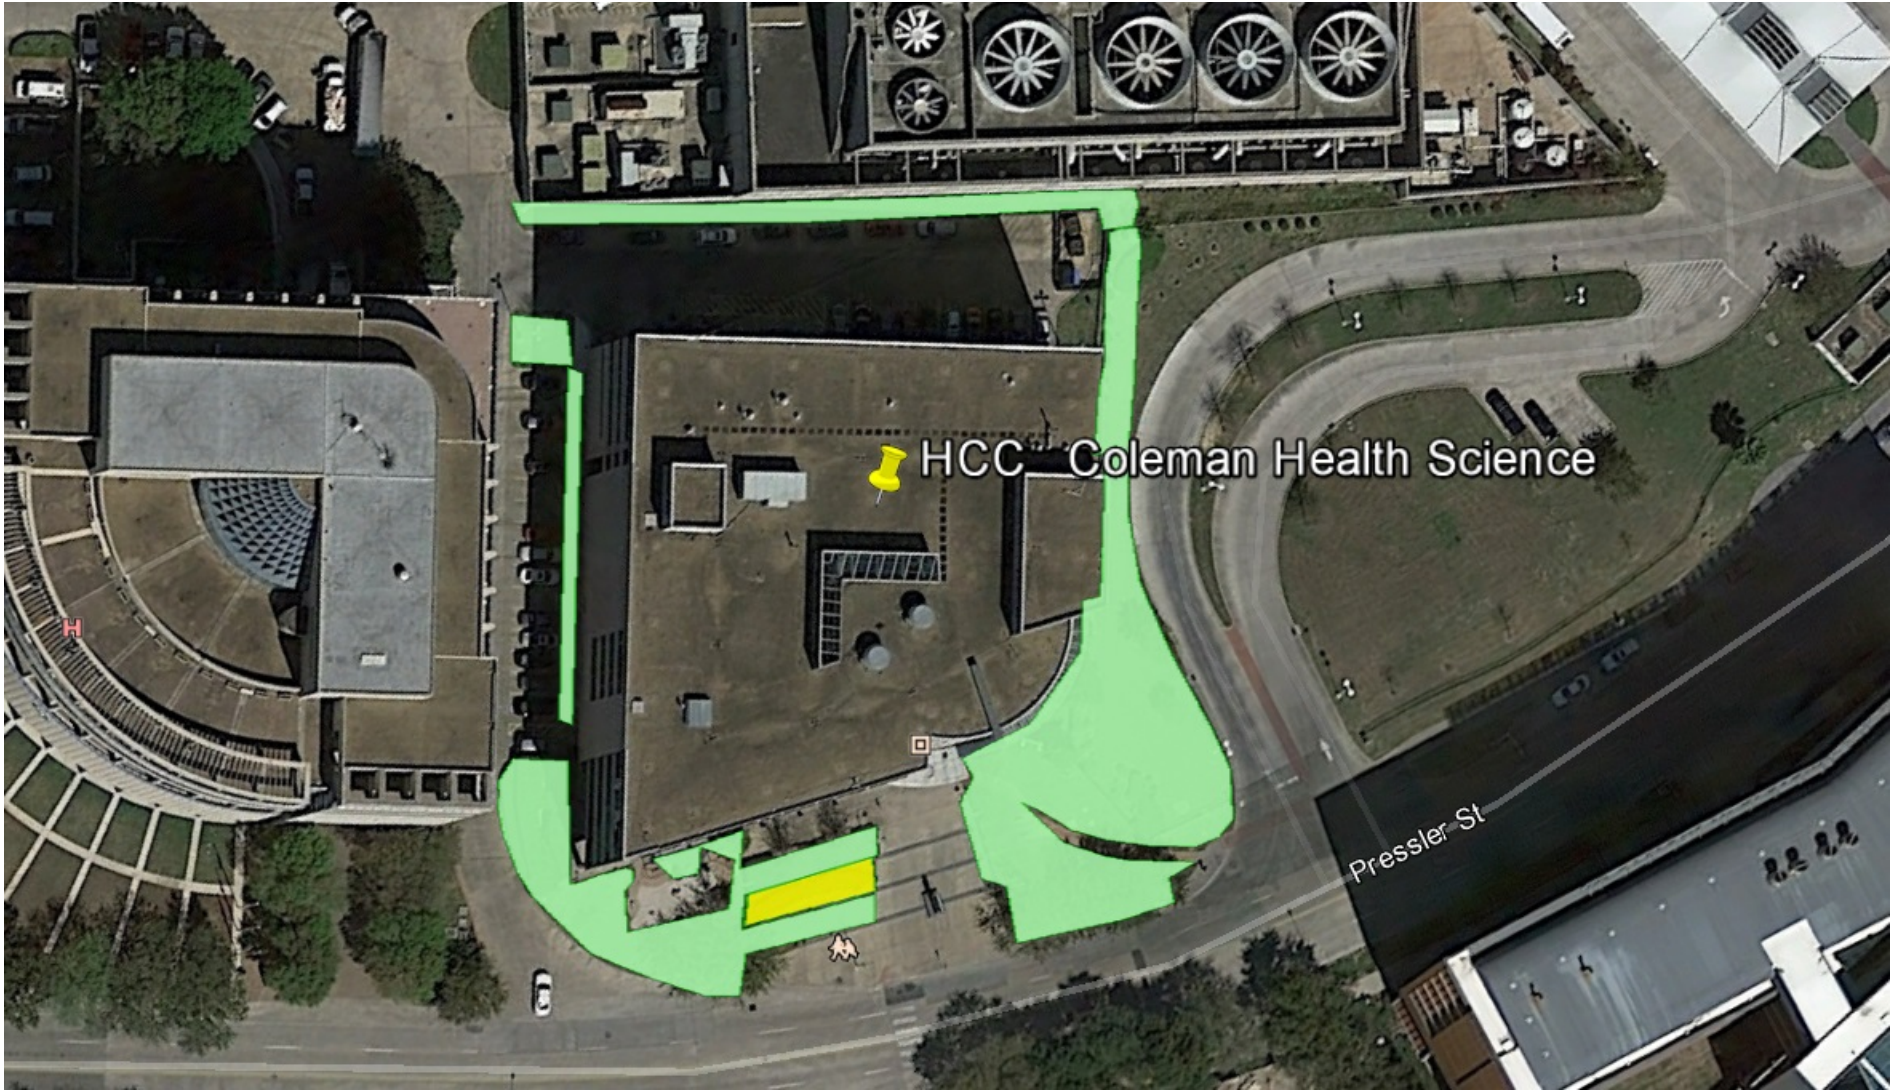

Zone 1 – Administration

The quantities specified herein are not a guarantee of actual quantities, as HCC does not guarantee any particular quantity of landscaping and grounds maintenance, site visits are strongly encouraged.

**Administration**

<b>Mow, edge, remove trash and power blow, etc.</b>	9,737 sq.ft.
<b>Seasonal Flower Beds/Pots</b>	1,621 sq.ft.

Zone 1 – Central College

**Central Campus**

<b>Mow, edge, remove trash and power blow, etc.</b>	280,493 sq.ft.
<b>Seasonal Flower Beds/Pots</b>	1,840 sq.ft.

Zone 1 – Coleman College

**Coleman Campus**

<b>Mow, edge, remove trash and power blow, etc.</b>	23,718 sq.ft.
<b>Seasonal Flower Beds/Pots</b>	648 sq.ft.