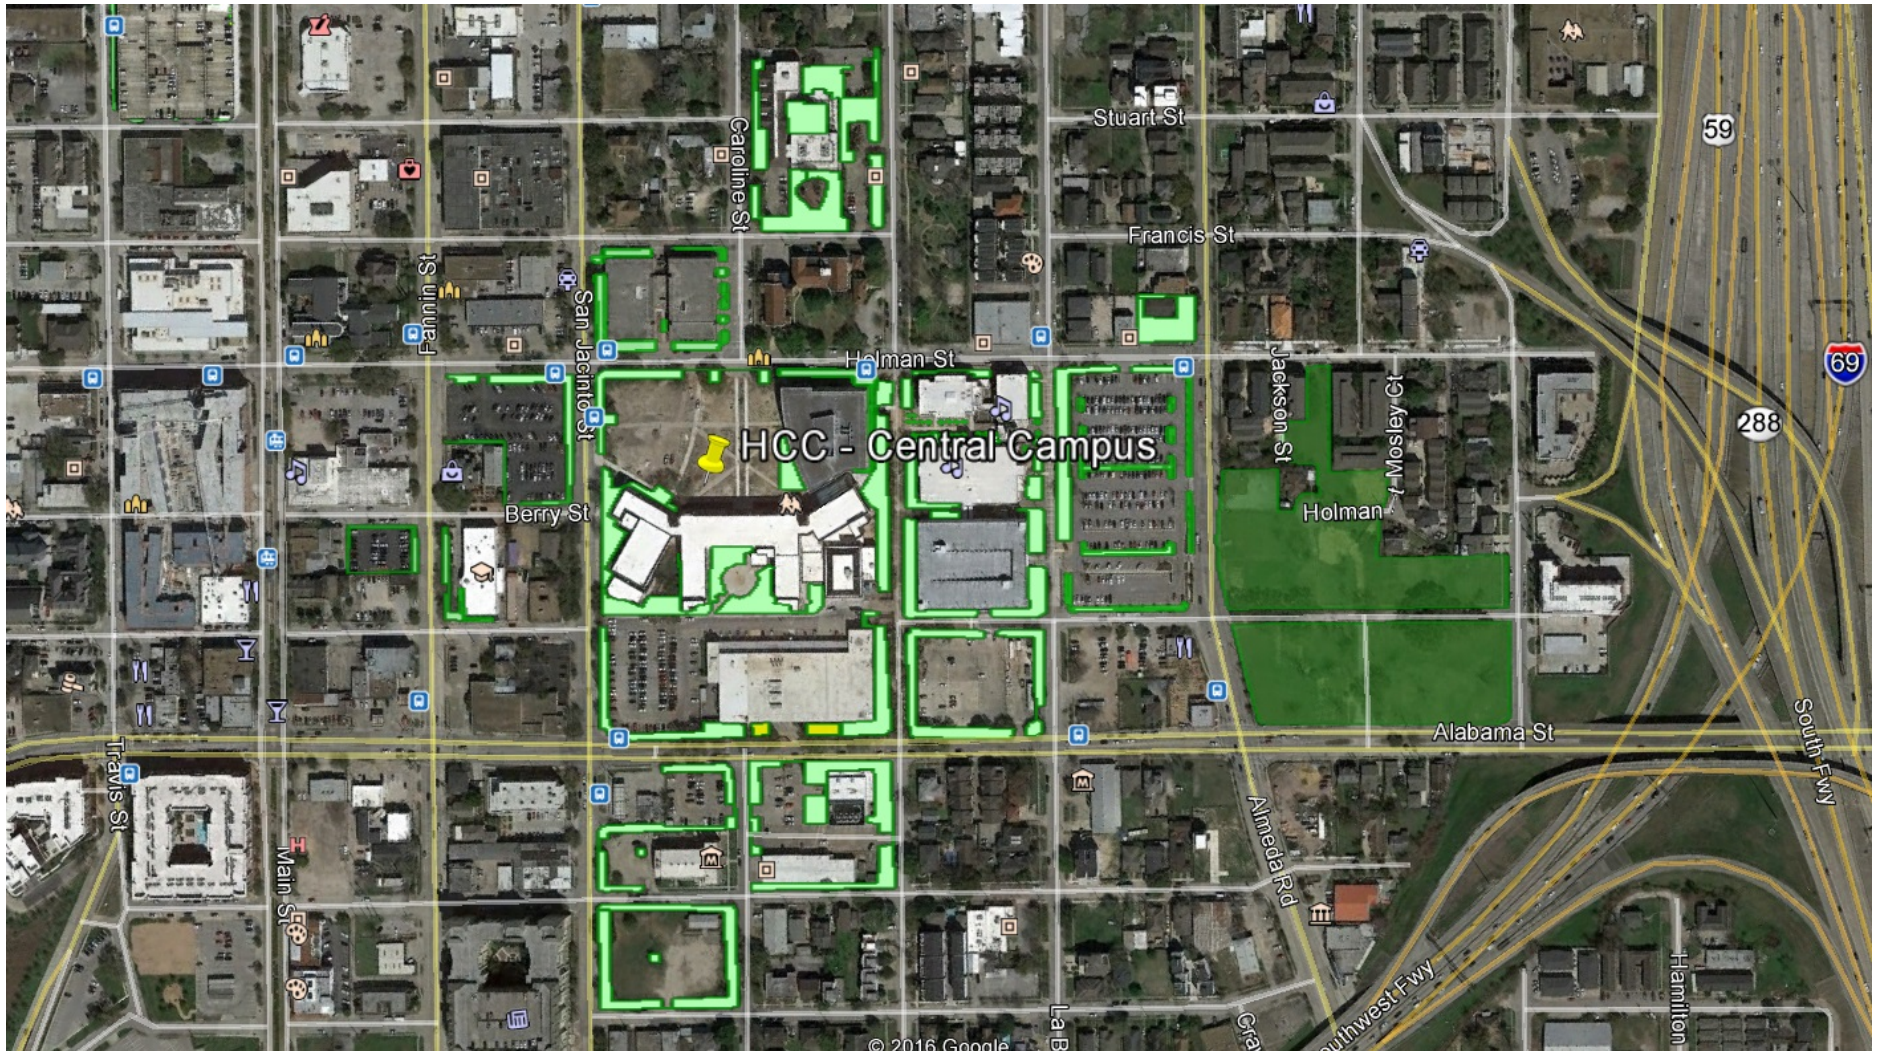

Zone 1 – Administration

The quantities specified herein are not a guarantee of actual quantities, as HCC does not guarantee any particular quantity of landscaping and grounds maintenance, site visits are strongly encouraged.

**Administration**

<b>Mow, edge, remove trash and power blow, etc.</b>	9,737 sq.ft.
<b>Seasonal Flower Beds/Pots</b>	1,621 sq.ft.

Zone 1 – Central College

**Central Campus**

<b>Mow, edge, remove trash and power blow, etc.</b>	280,493 sq.ft.
<b>Seasonal Flower Beds/Pots</b>	1,840 sq.ft.

Zone 1 – Coleman College

**Coleman Campus**

<b>Mow, edge, remove trash and power blow, etc.</b>	23,718 sq.ft.
<b>Seasonal Flower Beds/Pots</b>	648 sq.ft.